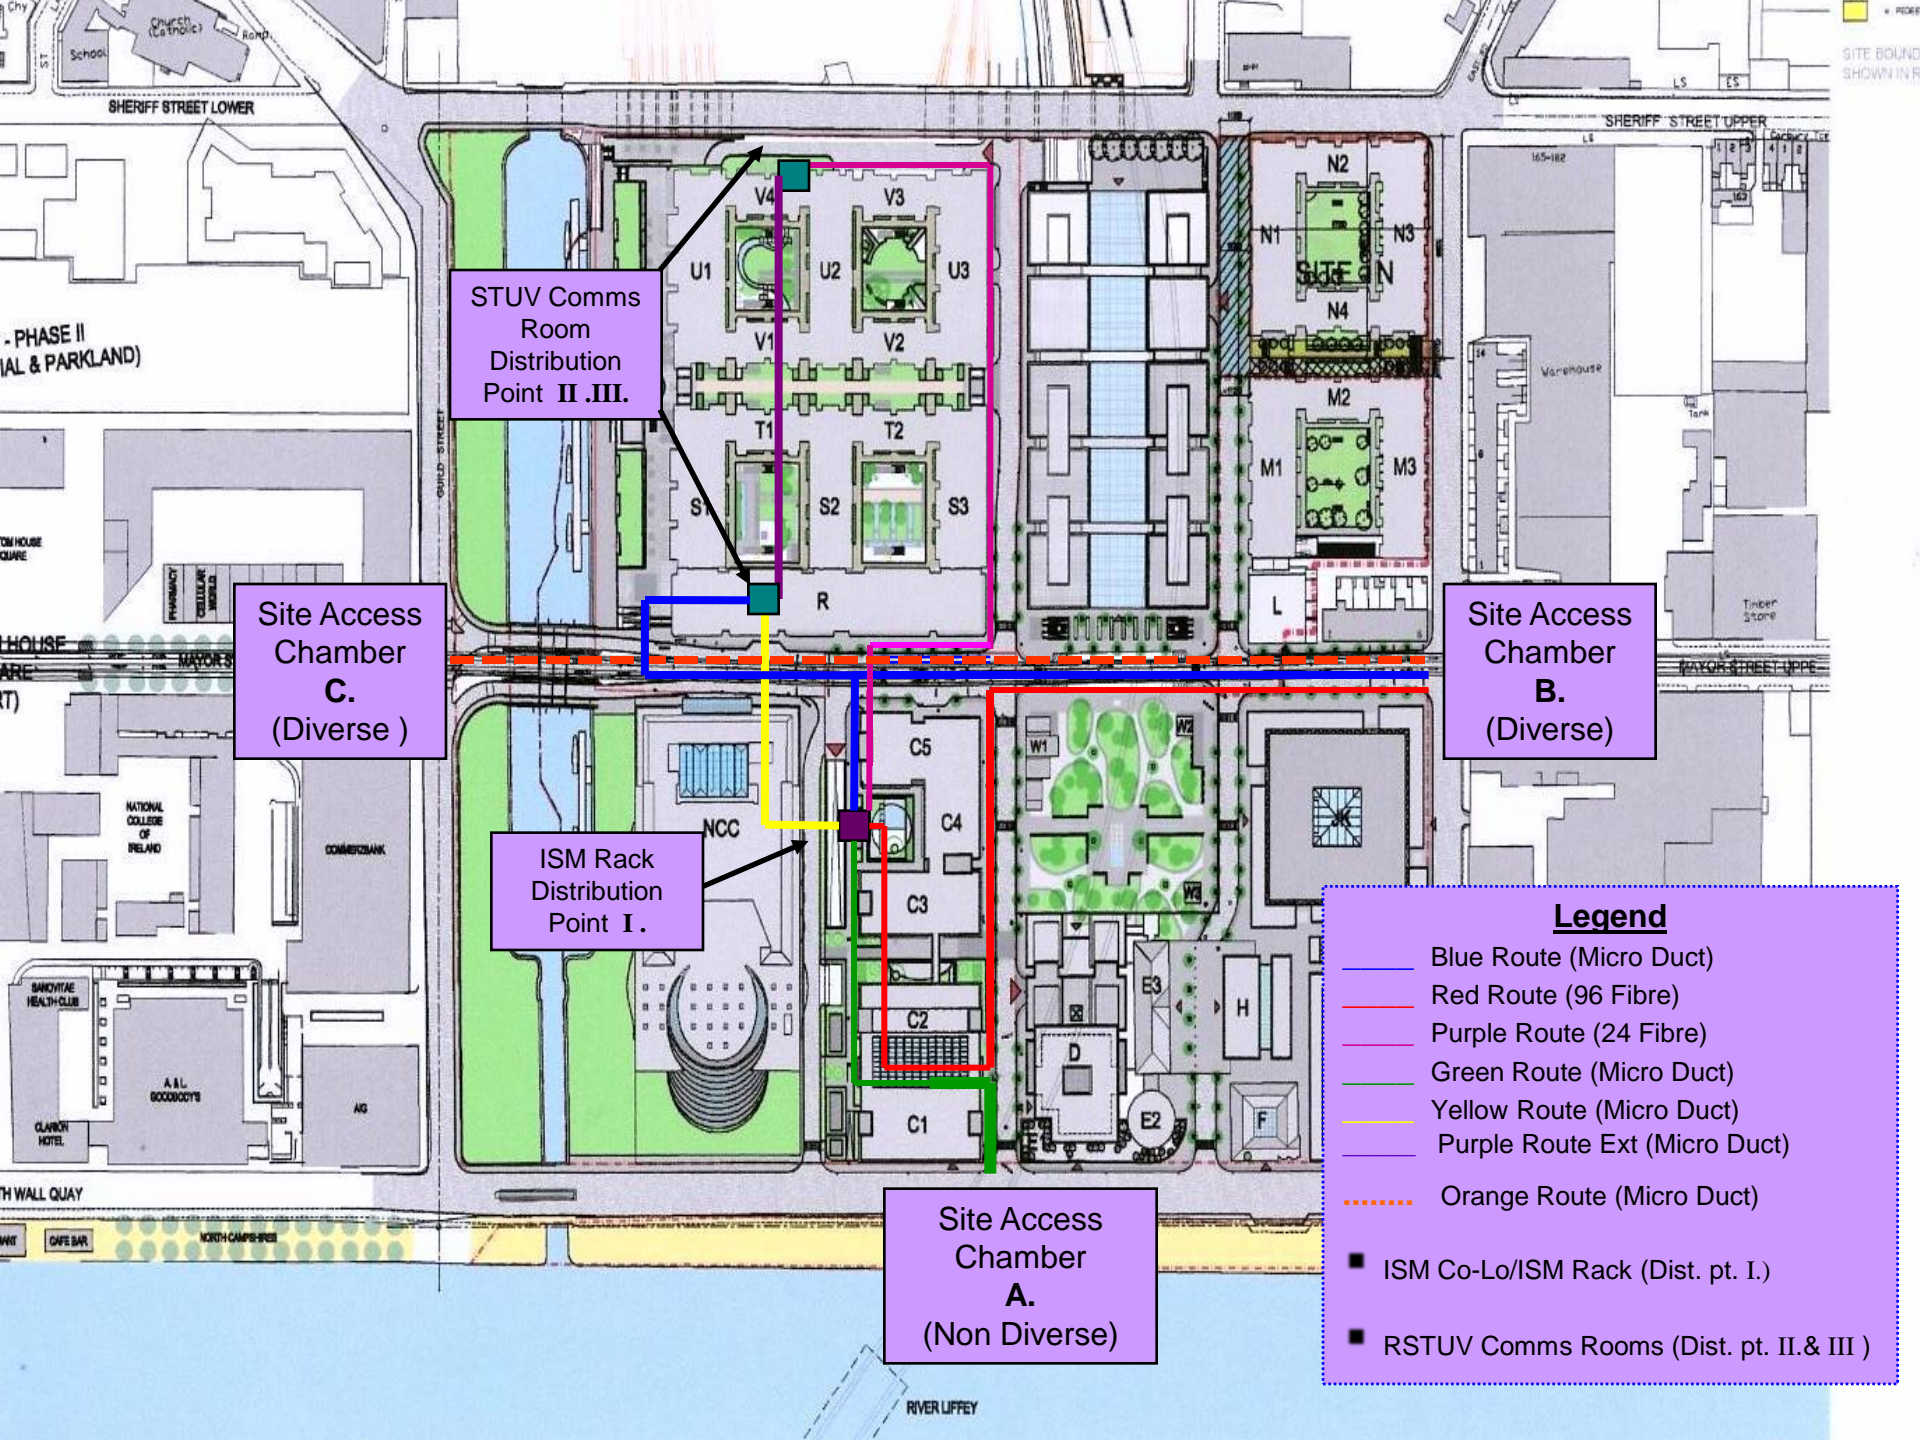

"The Micro Duct system reduces "Last Mile" costs while optimizing system flexibility for future fiber installations."

EXAMPLE OF OUR MICRO DUCTING SYSTEM

What is a Blown Fibre Solution

- Air-blown fibre is a method of installing fibre optic cables
- It relies on the flow of compressed air easing the fibre all the way to its destination through the micro-ducting
- It can deliver fibre up to sometimes 3km away.

EXAMPLE OF A FIBRE BLOWING SYSTEM

**ISM'S
Spencer Dock Fibre Network**

STUV Comms Room
Distribution Point II.III.

Site Access Chamber C.
(Diverse)

ISM Rack
Distribution Point I.

Site Access Chamber B.
(Diverse)

Site Access Chamber A.
(Non Diverse)

Legend

- Blue Route (Micro Duct)
- Red Route (96 Fibre)
- Purple Route (24 Fibre)
- Green Route (Micro Duct)
- Yellow Route (Micro Duct)
- Purple Route Ext (Micro Duct)
- Orange Route (Micro Duct)
- ISM Co-Lo/ISM Rack (Dist. pt. I.)
- RSTUV Comms Rooms (Dist. pt. II.& III)